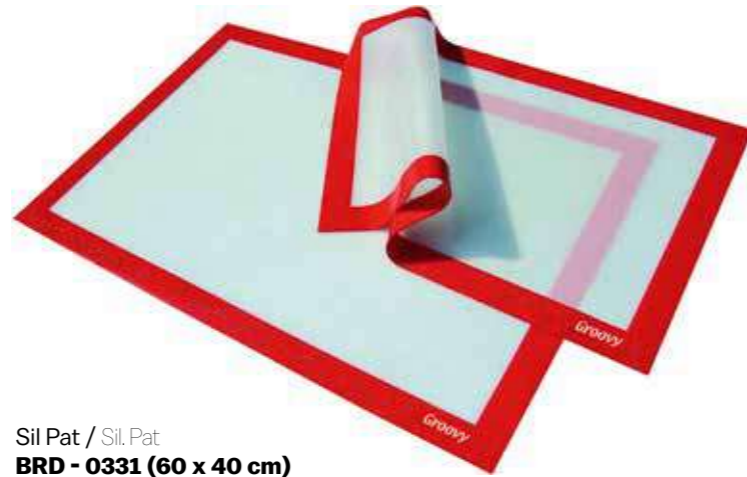

Silikon Eldiven Tekli Siyah
Silicon Glove Single (BLACK-RED)
BRD - 428

Silikon Eldiven Tekli Kırmızı
Silicon Glove Single (BLACK-RED)
BRD - 428

Sil Pat / Sil. Pat
BRD - 0331 (60 x 40 cm)

Duy Seti 24'lü
Socket Set 2Quartet
BRD - KY - 1402