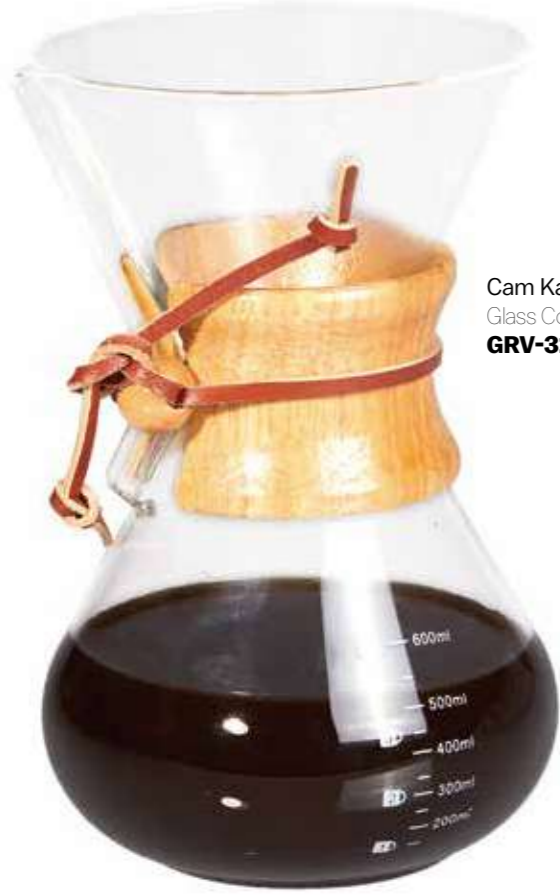

Cam Kahve Demleme Ekipmanı 600 ml
Glass Coffee Brewing Equipment 600 ml
GRV-312